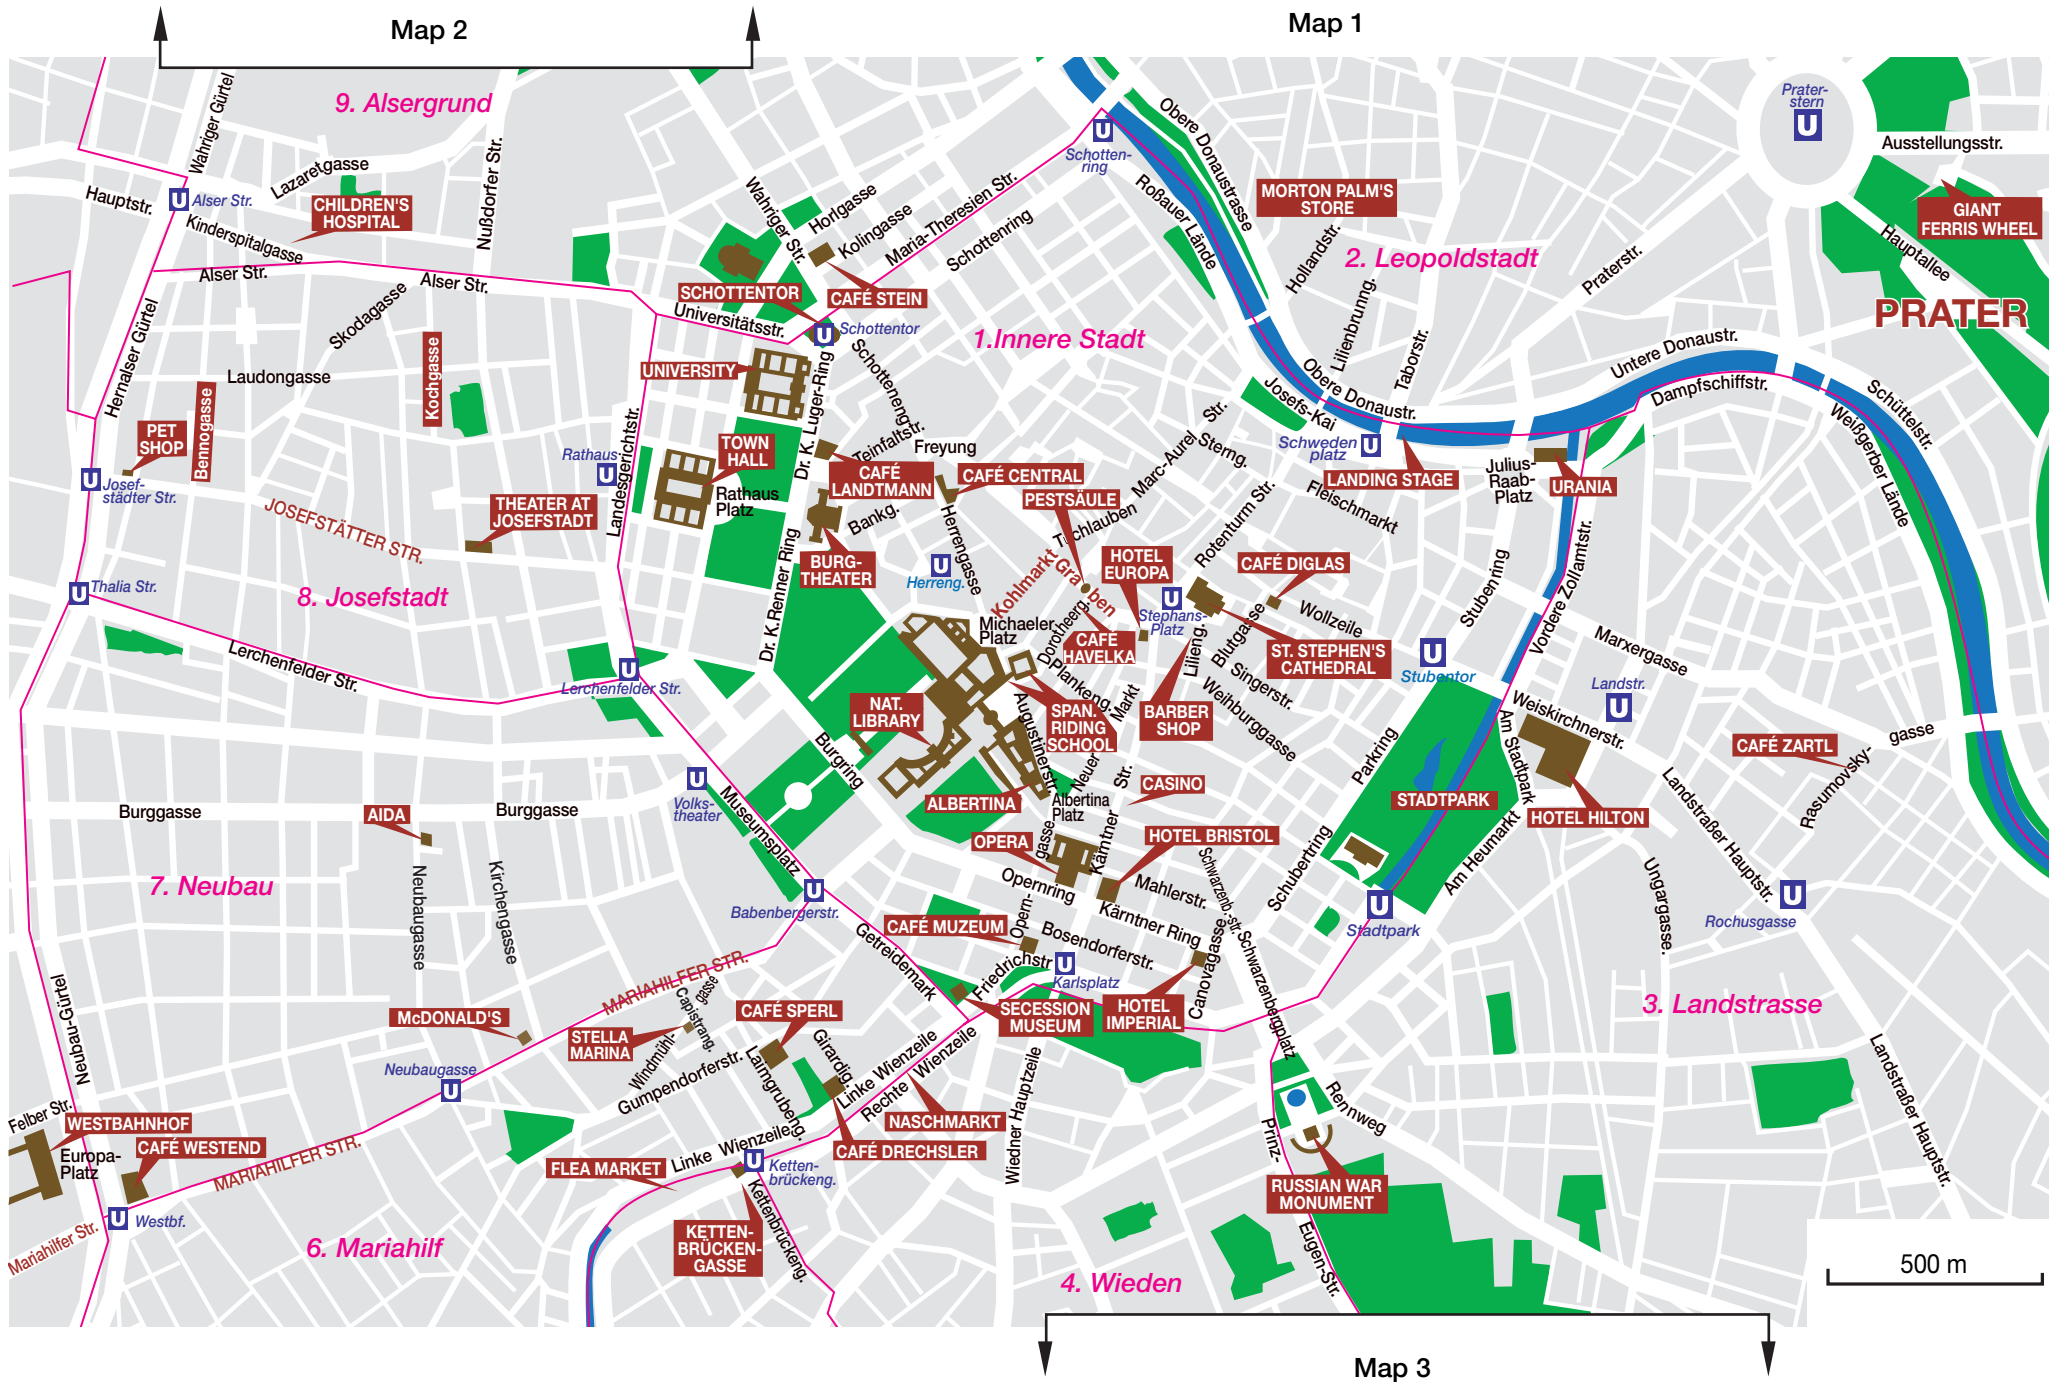

16. Ottakring	District number/name
	District border
	Hütteldorf
	Subway/city train station
	Bus station
	Bus route
	The best route to walk

Legend

Map 5

Map 6

Map 7

Map 8

Map 9

Map 10