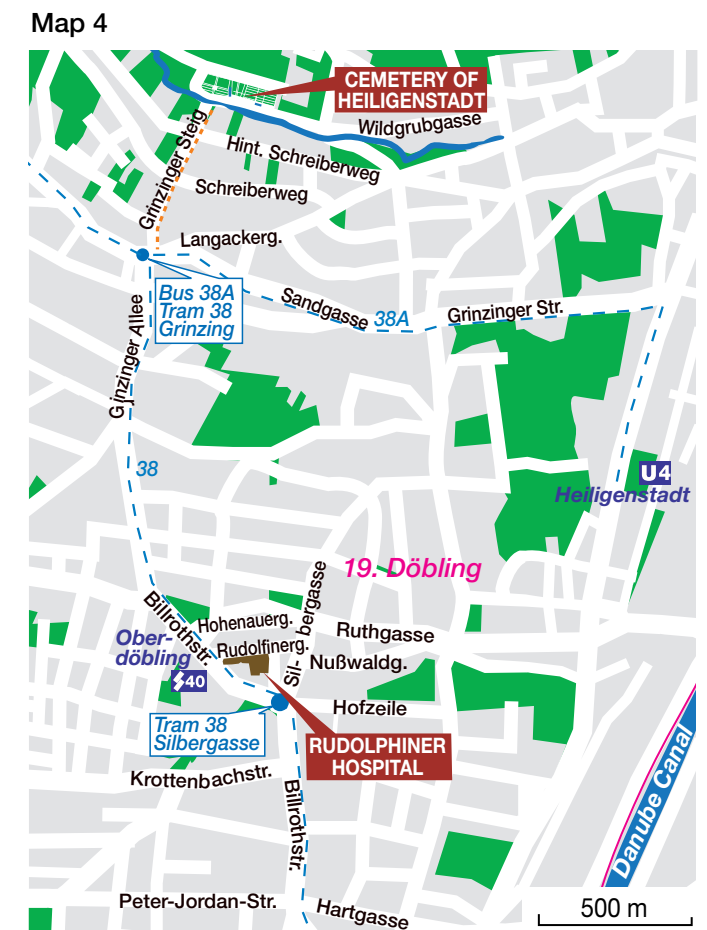

16. Ottakring	District number/name
	District border
	Hütteldorf
	Subway/city train station
	Bus station
	Bus route
	The best route to walk

Legend

Map 5

Map 6

Map 7

Map 8

Map 9

Map 10